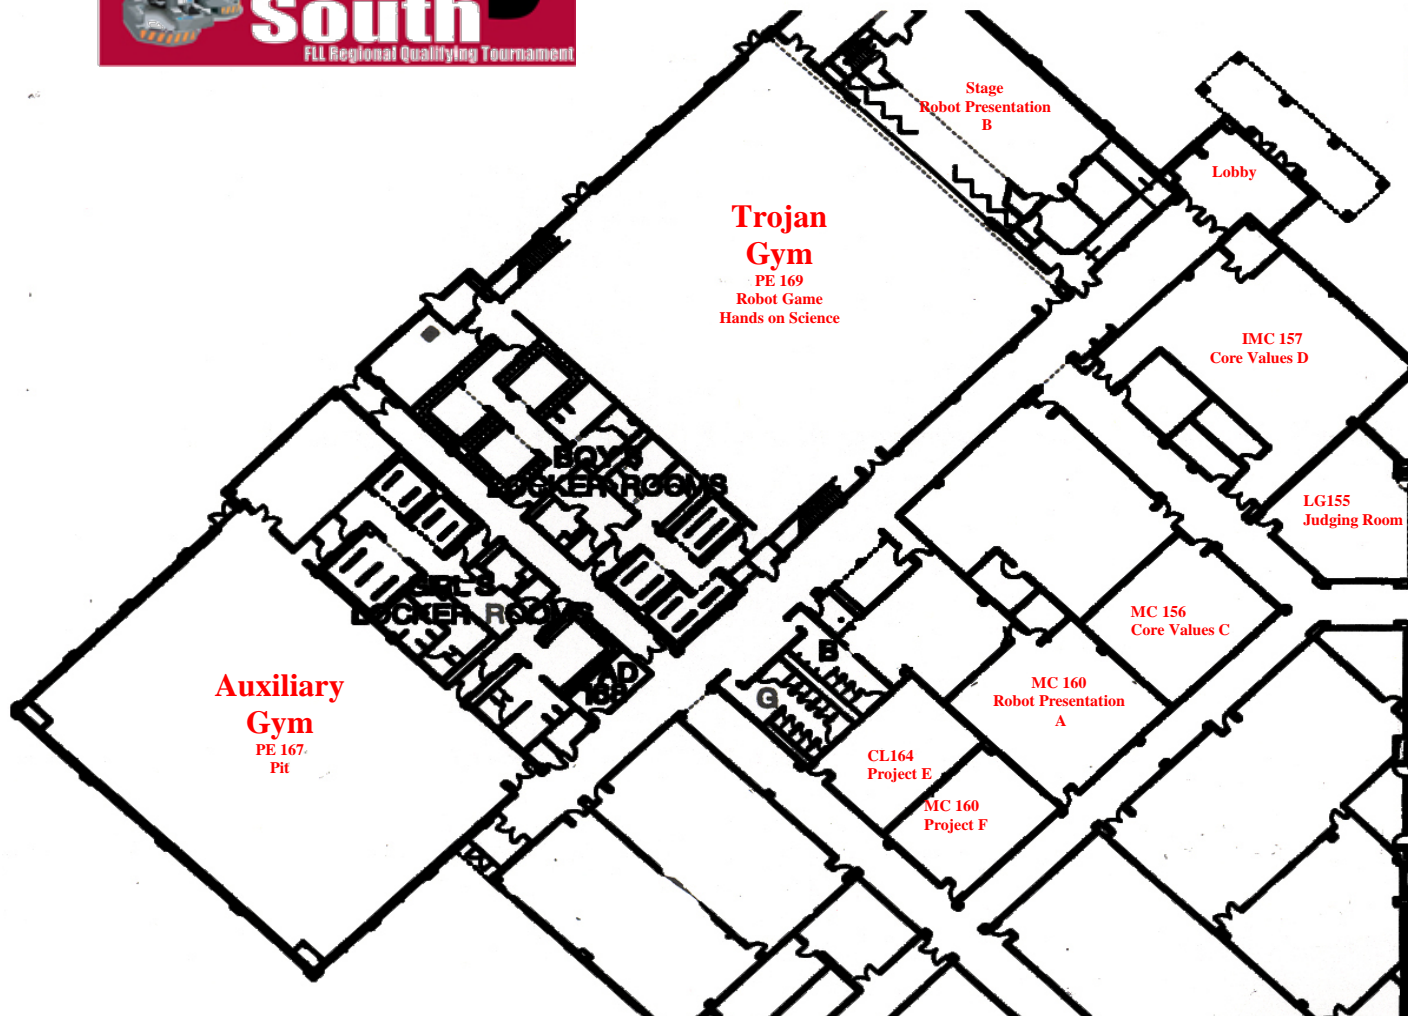

CENTER GROVE MIDDLE SCHOOL NORTH
Indy South FLL Regional Qualifying Tournament

Rooms

Auxiliary Gym	- Pit Area
Trojan Gym	-Robot Game, Hands on Science
MC 160	-Robot Presentation A
Stage	-Robot Presentation B
MC 156	-Core Values C
IMC 157	-Core Values D
CL 164	-Project Presentation E
CL 165	-Project Presentation F
LGI	-Judging Deliberation Room